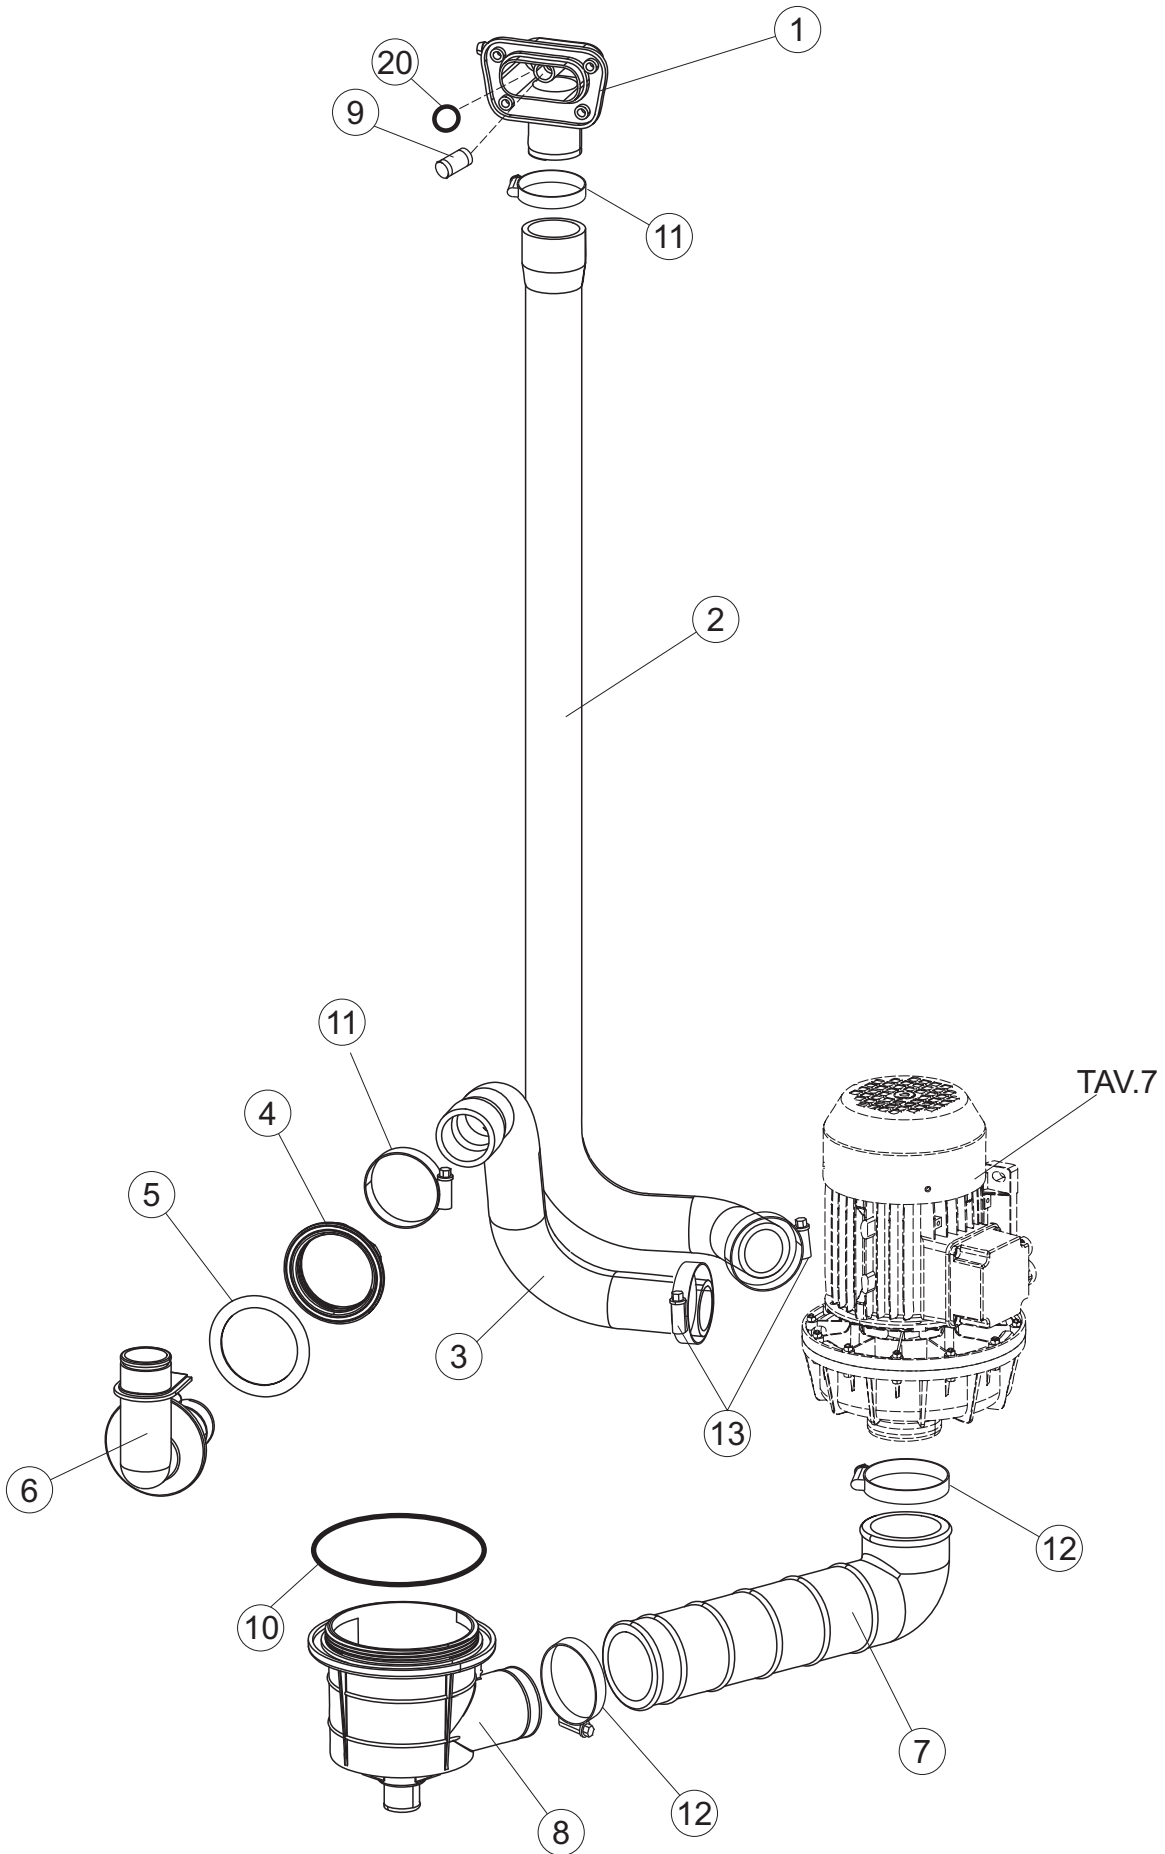

4

Page	Ref	Part Code	Description
4	1	MH101180	WASH TUBE CONNECTION – REAR TOP
4	2	MH104730	UPPER WASH DELIVERY HOSE
4	3	MH104731	LOWER WASH DELIVERY HOSE
4	4	MH104732	SEAL
4	5	MH104733	SEAL
4	6	MH104734	LOWER WASH FITTING
4	7	MH100591	INLET HOSE for WASH PUMP
4	8	MH104680	SUMP
4	9	MH100490	INSERT SEAL Ø10mm
4	10	MH103919	O-RING
4	11	MH101383	HOSE CLIP 40-60mm / 12
4	12	MH101388	HOSE CLIP 60-80 / 12
4	13	MH101387	HOSE CLIP 50-70 / 12
4	20	MH104685	O-RING