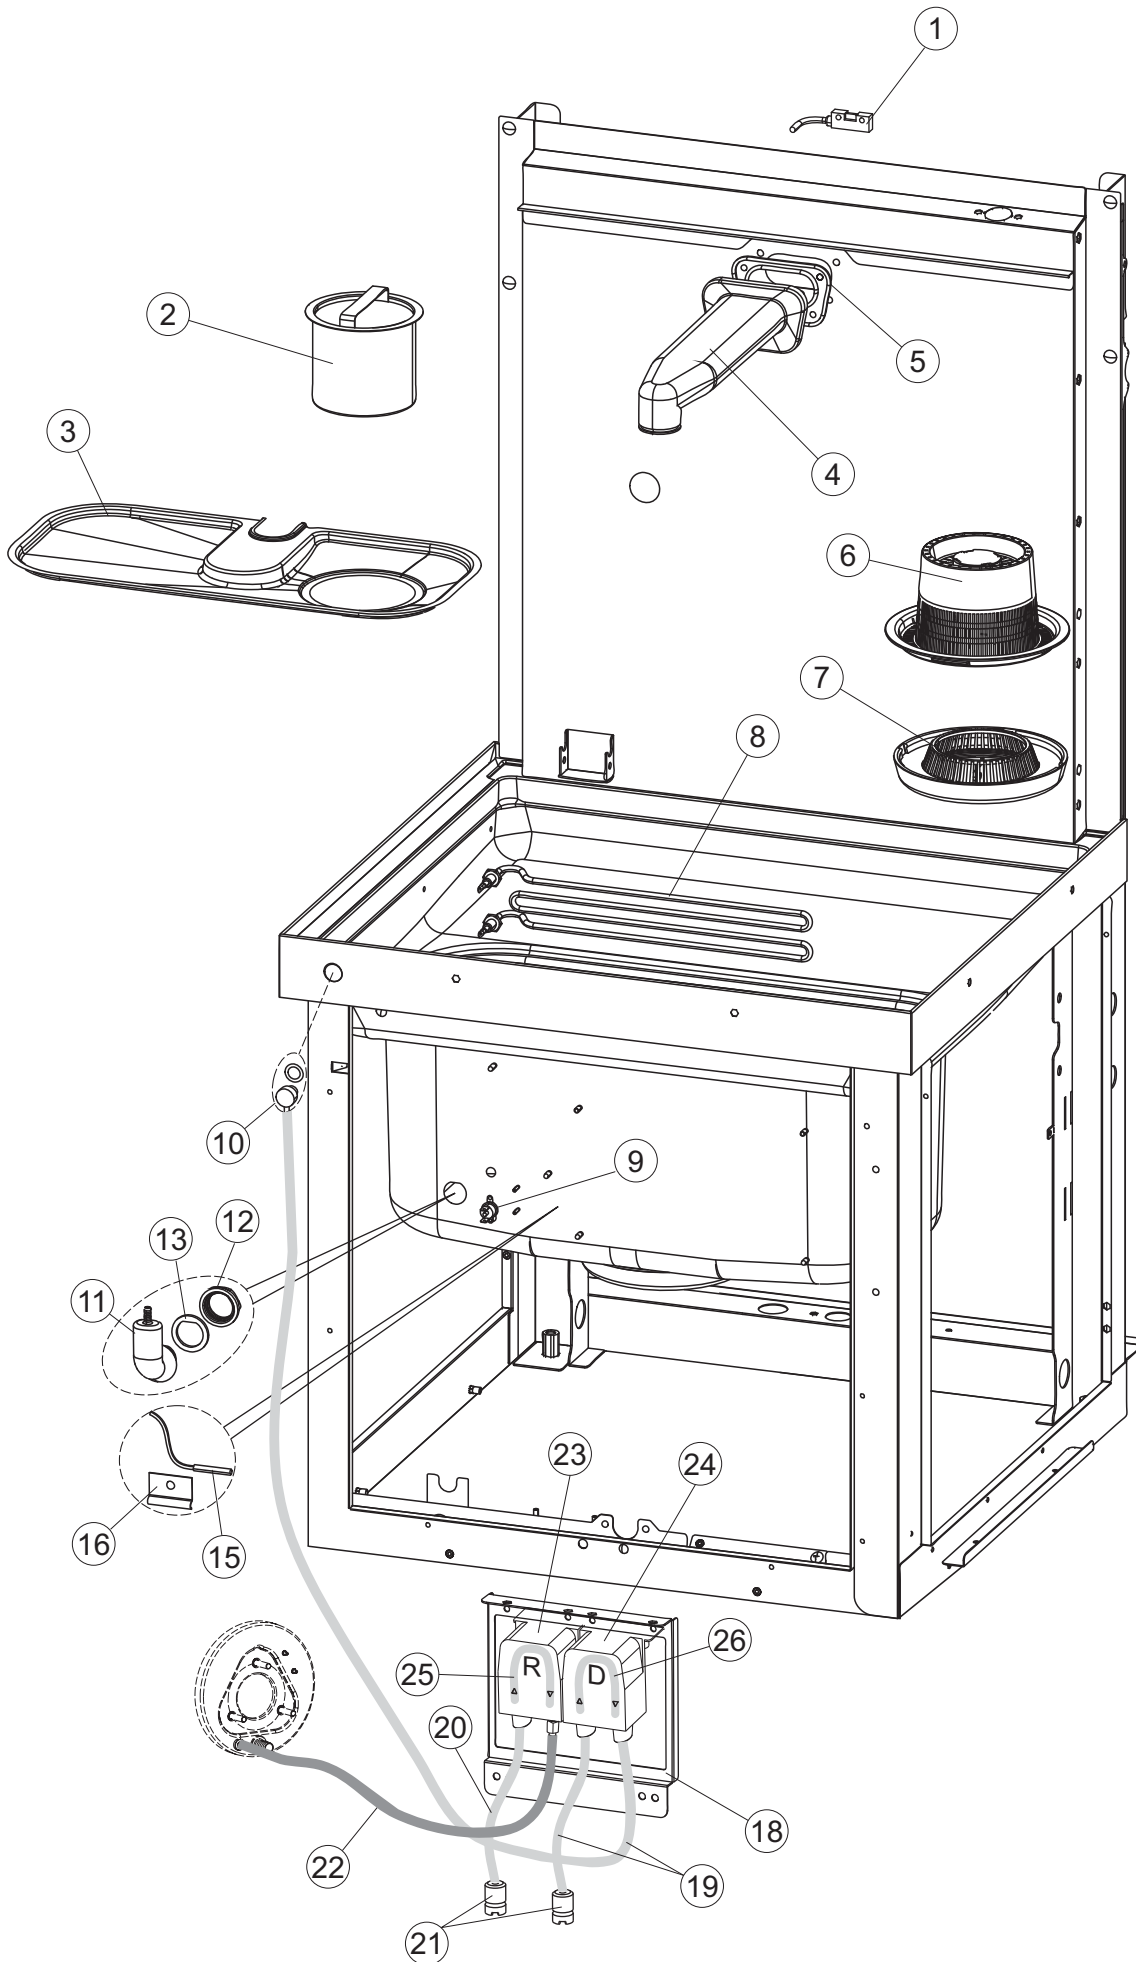

1

Page	Ref	Part Code	Description
1	1	MH104718	TOP PANEL
1	2	MH101077	MAGNET for MICROSWITCH
1	3	MH104719	COMPLETE SQUARE HOOD ASSEMBLY
1	4	MH104662	BUFFER for HOOD L/H
1	5	MH104663	BUFFER for HOOD R/H
1	7	MH104646	RIBBON CABLE GUIDE TUBE
1	8	MH104664	HOOD HANDLE
1	9	MH104647	BEARING / SUPPORT – HOOD HANDLE
1	10	MH104665	HOOD HANDLE SUPPORT L/H
1	11	MH104666	HOOD HANDLE SUPPORT R/H
1	12	MH104720	COVER for REAR PANEL
1	13	MH104721	REAR PANEL
1	14	MH104668	HOOD SPRING TOP BUSHES
1	15	MH104669	GUIDE RING
1	17	MH104670	HOOD SPRING UPPER MOUNTS
1	18	MH102396	SPRING for HOOD
1	19	MH100570	SPRING ADJUSTMENT HOOK
1	20	MH104649	GUIDE
1	21	MH104704	HOOD GUIDE SPACER
1	22	MH104650	BASKET CARRIAGE MOUNTING BRACKET L/H
1	23	MH104651	BASKET CARRIAGE MOUNTING BRACKET R/H
1	24	MH104722	RACK FRAME
1	25	MH104723	HOOD SPRING TENSION BAR
1	26	MH104654	SIDE PANEL R/H
1	27	MH104655	SIDE PANEL L/H
1	28	MH100565	ADHESIVE PAD
1	29	MH100567	FRONT STRIP
1	30	MH104724	FRONT PANEL
1	31	MH100566	MACHINE FOOT
1	32	MH104673	BASKET CARRIAGE SUPPORT BAR
1	33	MH104705	BRACKET
1	34	MH100377	DOOR SWITCH
1	35	MH104656	BRACKET

Page	Ref	Part Code	Description
2	1	MH104657	COMPLETE ELECTRICAL PANEL
2	2	MH103415	RELAY 2 POLE 16A AC 230V 8 PIN (FINDER)
2	3	MH104546	MAIN PCB BOARD
2	4	MH104606	ELECTRONIC PRESSURE SWITCH
2	5	MH104725	AUXILIARY CONTACT
2	7	MH102375	CONTACTOR SIEMENS 4Kw22A 230V
2	10	MH100262	TERMINAL BLOCK 6 POLE
2	11	MH100580	FUSE 4A 5x20
2	12	MH100282	FUSE 100Ma 5x20T
2	13	MH100281	FUSE 2A 5x20T
2	15	MH100353	TUBE 4x7mm (per Mtr) – PRESSURE SWITCH
2	16	MH100545	HOSE CLIP 5mm
2	17	MH101092	AIR BOX
2	18	MH101313	RIBBON CABLE
2	19	MH104600	DISPLAY PCB
2	20	MH101059	PCB LOCATION SPACER
2	21	MH101355	NUT M3 – WHITE PLASTIC
2	22	MH104726	FASCIA EVO2060
2	23	MH101397	PCB FOOT
2	24	MH104199	CABLE GLAND
2	26	MH104658	PLASTIC CONTROLS COVER