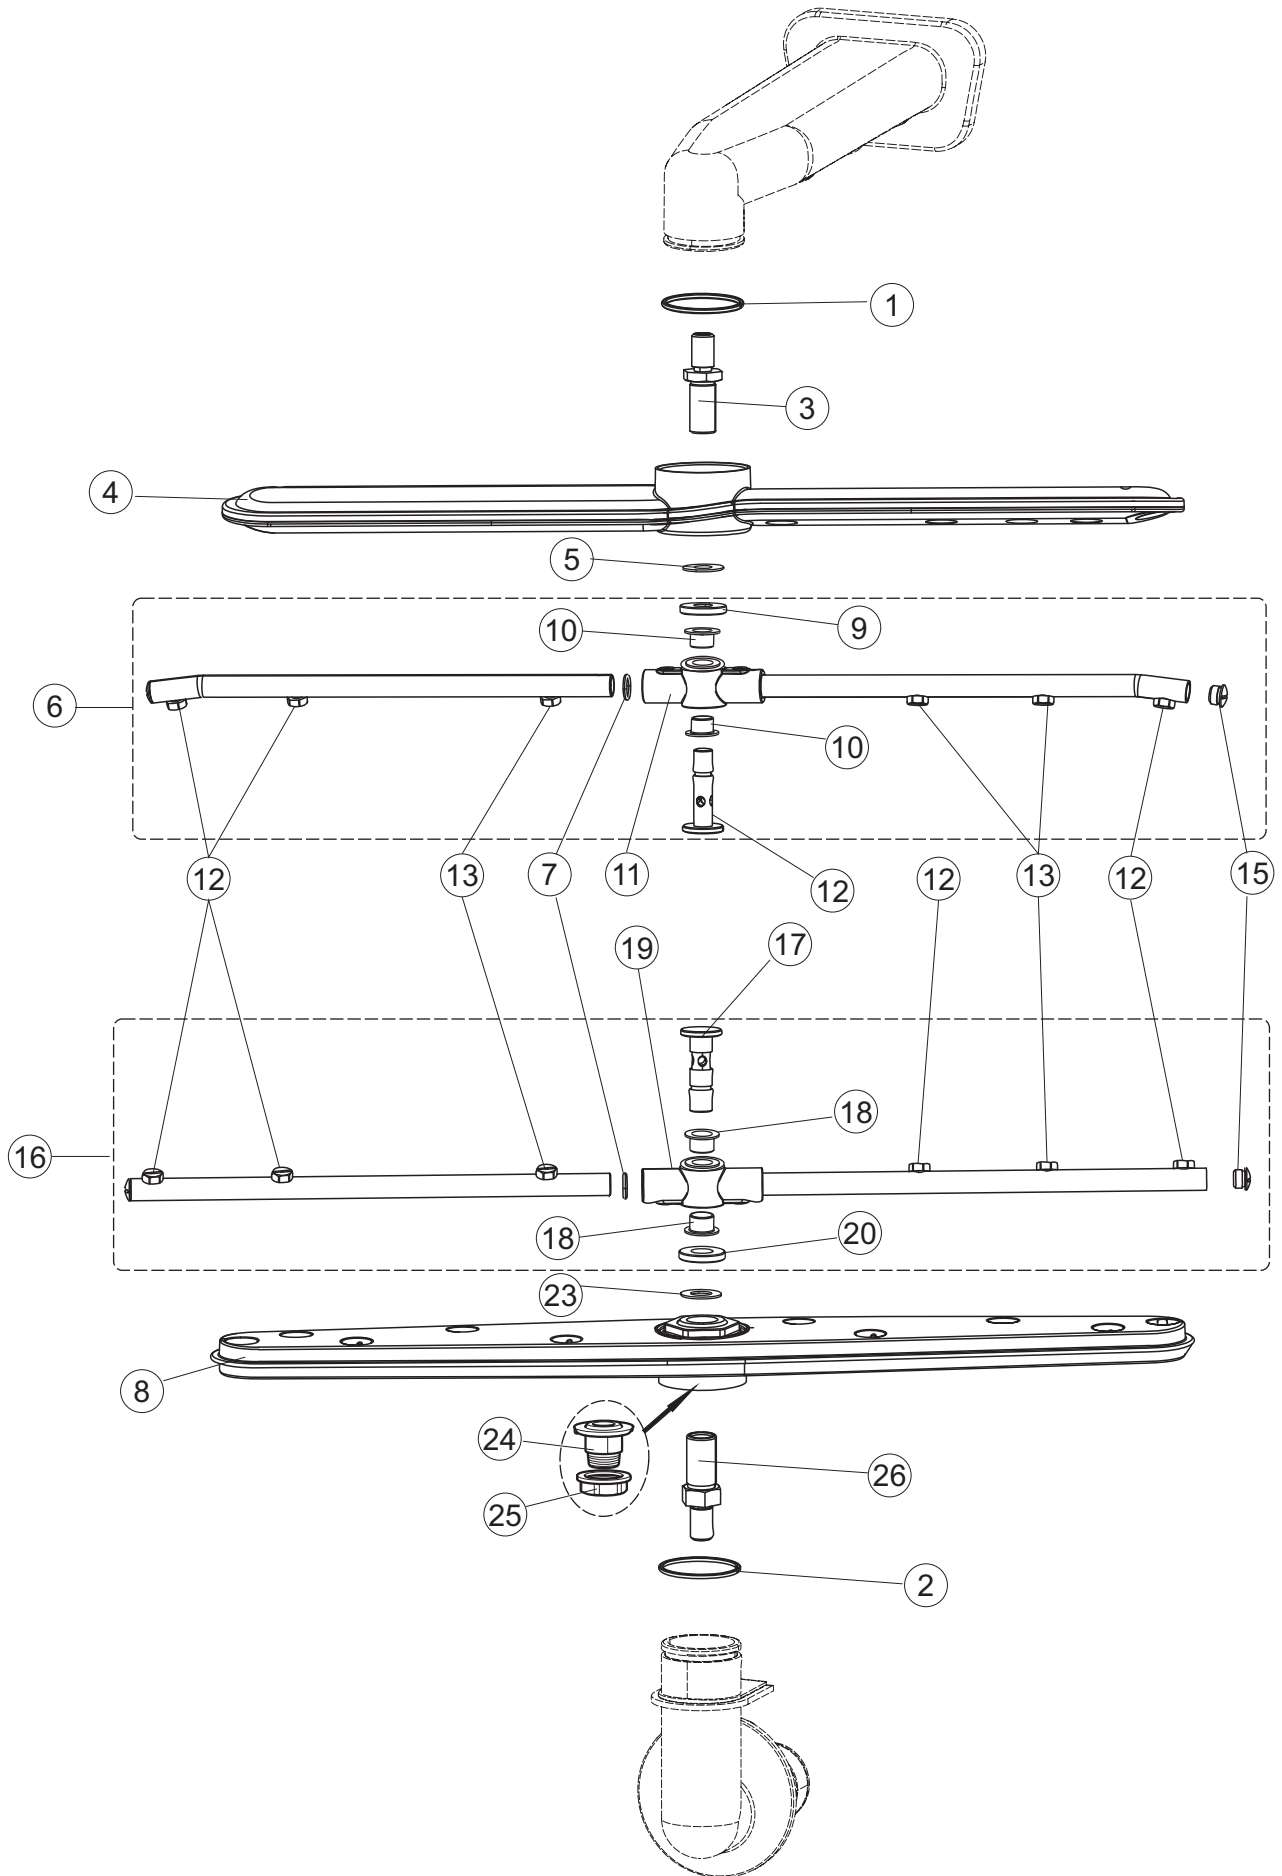

6

Page	Ref	Part Code	Description
6	1	MH100087	O-RING
6	2	MH100615	SPLIT RING
6	3	MH104480	RINSE SPINDLE
6	4	MH104377	WASH ARM COMPLETE 10 JETS – UPPER
6	5	MH103844	GASKET – TEFLON
6	6	MH104709	RINSE ARM COMPLETE
6	7	MH100414	O-RING
6	8	MH101096	WASH ARM 10 JETS – LOWER
6	9	MH103846	THUMB NUT
6	10	MH103847	BEARING – UPPER RINSE ARM
6	11	MH104710	RINSE BOSS – UPPER
6	12	MH103848	RINSE JET ST/ST
6	13	MH103849	RINSE JET ST/ST
6	15	MH104126	END PLUG for RINSE ARM
6	16	MH104711	RINSE ARM COMPLETE
6	17	MH104129	SPINDLE for RINSE ARM
6	18	MH104130	BEARING – LOWER RINSE ARM
6	19	MH104712	RINSE BOSS - LOWER
6	20	MH104132	THUMB NUT
6	23	MH104135	GASKET – TEFLON
6	24	MH101097	BUSH for WASH ARM
6	25	MH101050	CENTRE HUB NUT
6	26	MH101090	SPINDLE for LOWER WASH / RINSE ARM