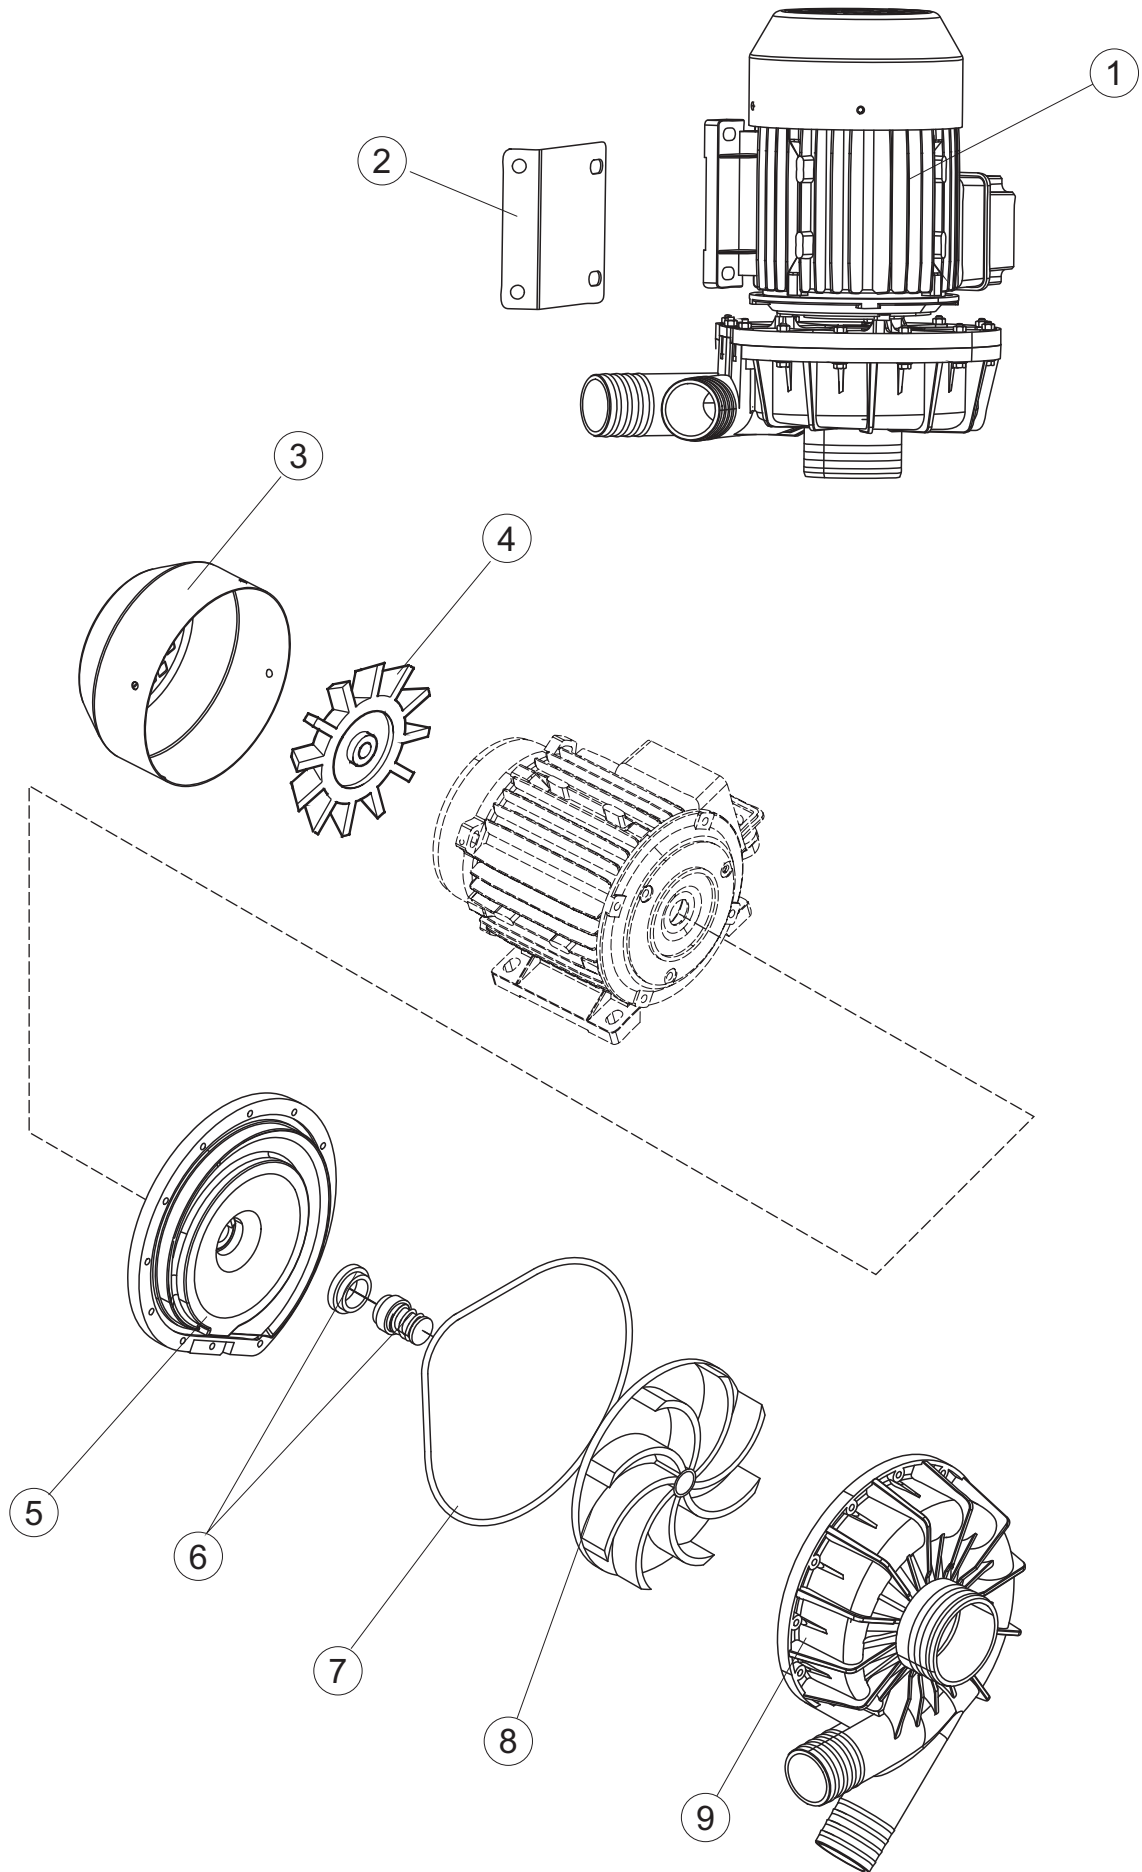

Page	Ref	Part Code	Description
7	1	MH104735	WASH PUMP 1.5Kw 230 / 400V 50Hz
7	2	MH104736	MOUNTING PLATE
7	3	MH104737	FAN HOUSING
7	4	MH104738	WASH PUMP MOTOR FAN
7	5	MH104739	INNER HOUSING
7	6	MH104740	MECHANICL SEAL
7	7	MH104741	WASH PUMP HOUSING SEAL
7	8	MH104742	IMPELLER
7	9	MH104743	OUTER HOUSING