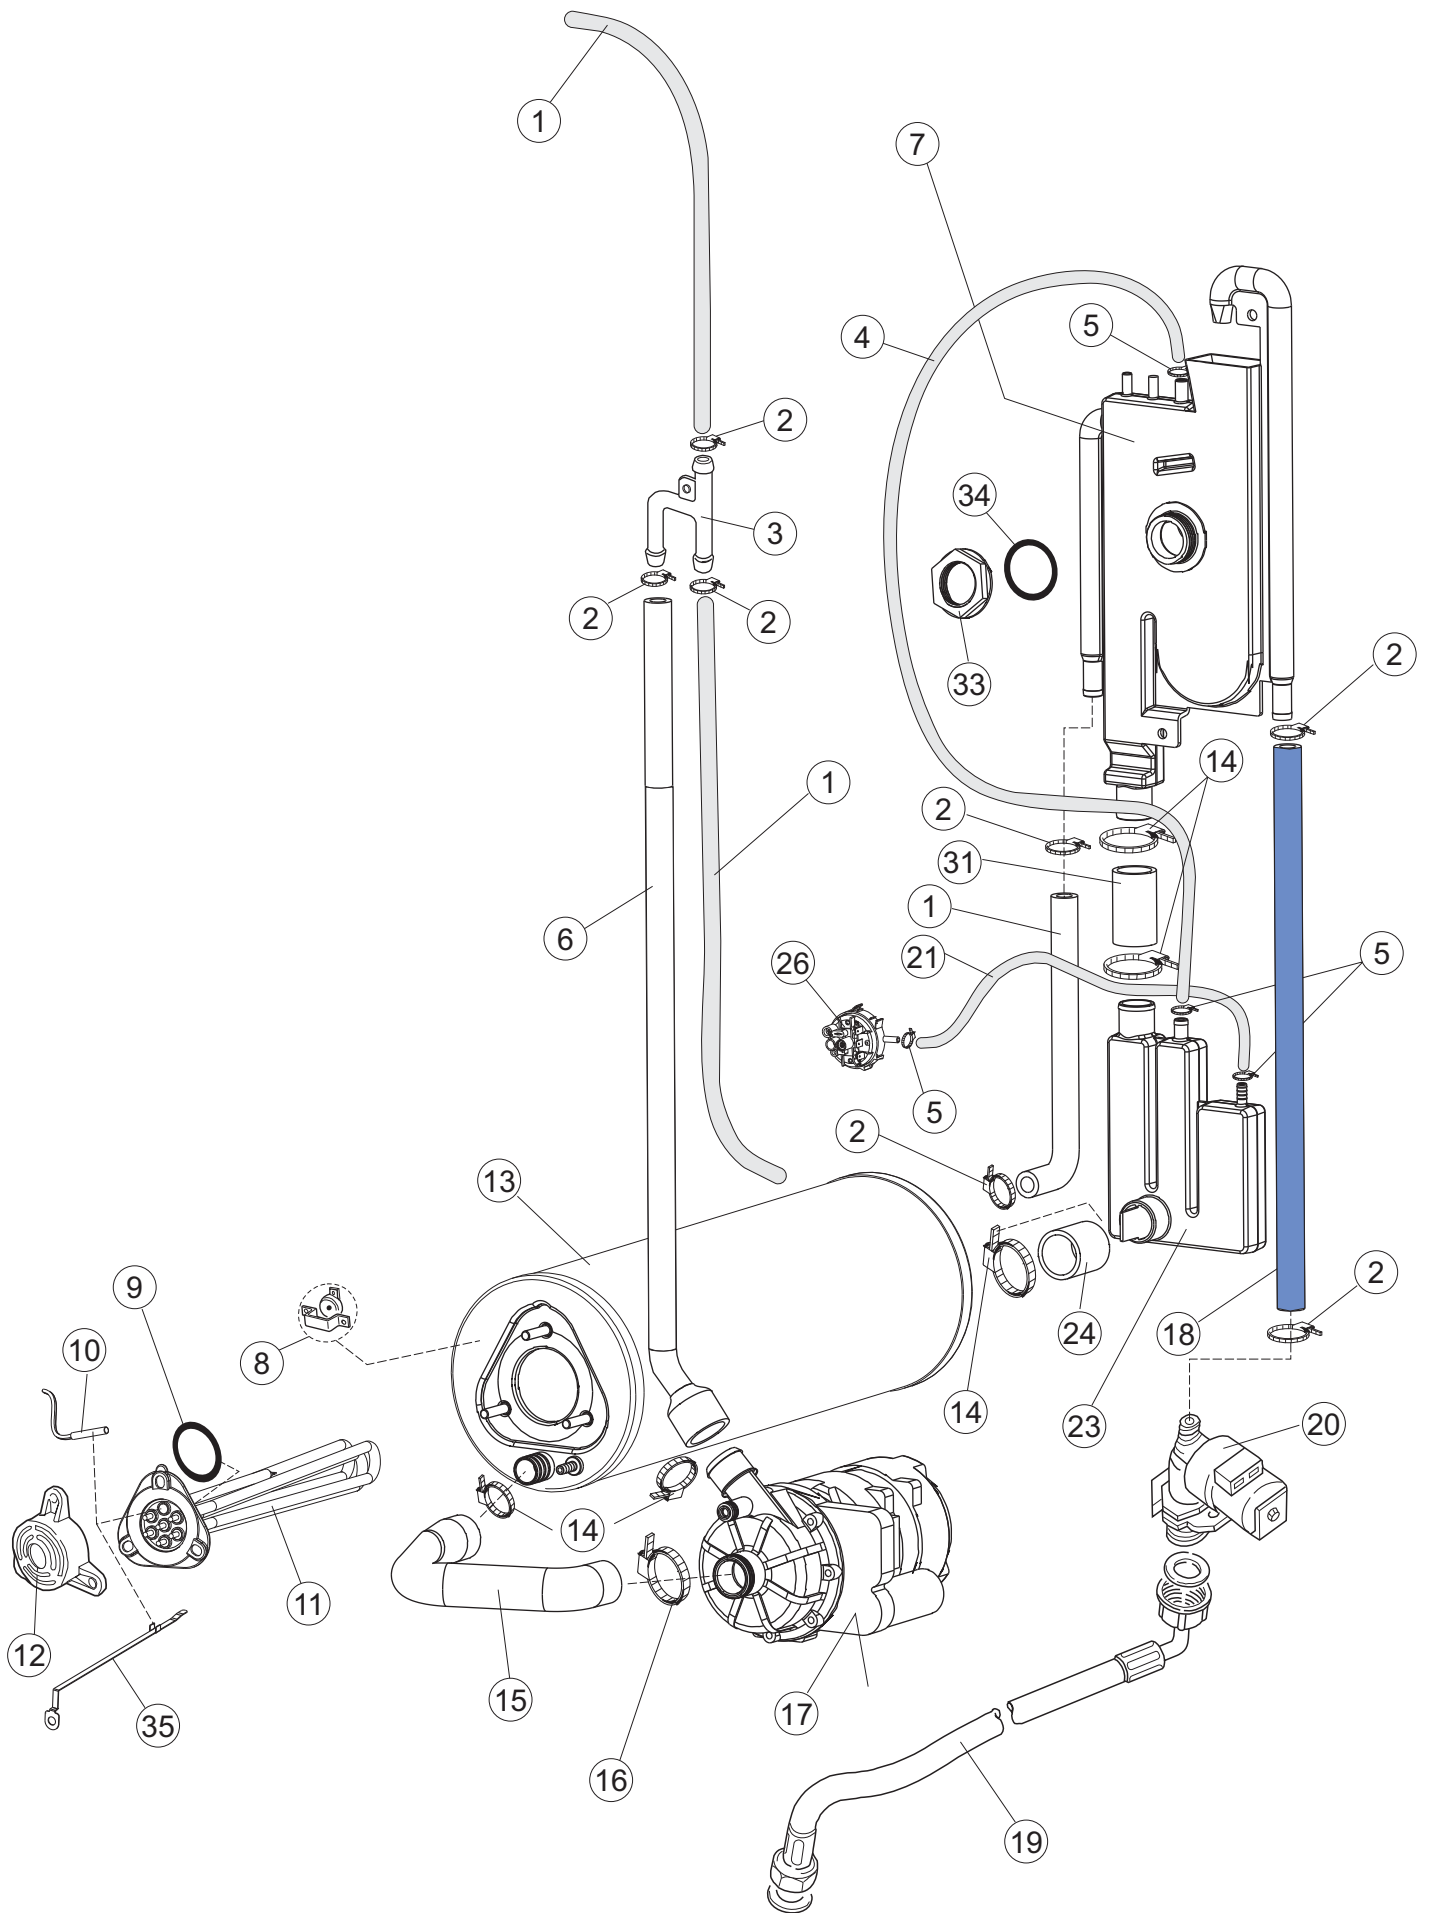

Page	Ref	Part Code	Description
2	1	MH104657	COMPLETE ELECTRICAL PANEL
2	2	MH103415	RELAY 2 POLE 16A AC 230V 8 PIN (FINDER)
2	3	MH104546	MAIN PCB BOARD
2	4	MH104606	ELECTRONIC PRESSURE SWITCH
2	5	MH104725	AUXILIARY CONTACT
2	7	MH102375	CONTACTOR SIEMENS 4Kw22A 230V
2	10	MH100262	TERMINAL BLOCK 6 POLE
2	11	MH100580	FUSE 4A 5x20
2	12	MH100282	FUSE 100Ma 5x20T
2	13	MH100281	FUSE 2A 5x20T
2	15	MH100353	TUBE 4x7mm (per Mtr) – PRESSURE SWITCH
2	16	MH100545	HOSE CLIP 5mm
2	17	MH101092	AIR BOX
2	18	MH101313	RIBBON CABLE
2	19	MH104600	DISPLAY PCB
2	20	MH101059	PCB LOCATION SPACER
2	21	MH101355	NUT M3 – WHITE PLASTIC
2	22	MH104726	FASCIA EVO2060
2	23	MH101397	PCB FOOT
2	24	MH104199	CABLE GLAND
2	26	MH104658	PLASTIC CONTROLS COVER

4

Page	Ref	Part Code	Description
4	1	MH101180	WASH TUBE CONNECTION – REAR TOP
4	2	MH104730	UPPER WASH DELIVERY HOSE
4	3	MH104731	LOWER WASH DELIVERY HOSE
4	4	MH104732	SEAL
4	5	MH104733	SEAL
4	6	MH104734	LOWER WASH FITTING
4	7	MH100591	INLET HOSE for WASH PUMP
4	8	MH104680	SUMP
4	9	MH100490	INSERT SEAL Ø10mm
4	10	MH103919	O-RING
4	11	MH101383	HOSE CLIP 40-60mm / 12
4	12	MH101388	HOSE CLIP 60-80 / 12
4	13	MH101387	HOSE CLIP 50-70 / 12
4	20	MH104685	O-RING