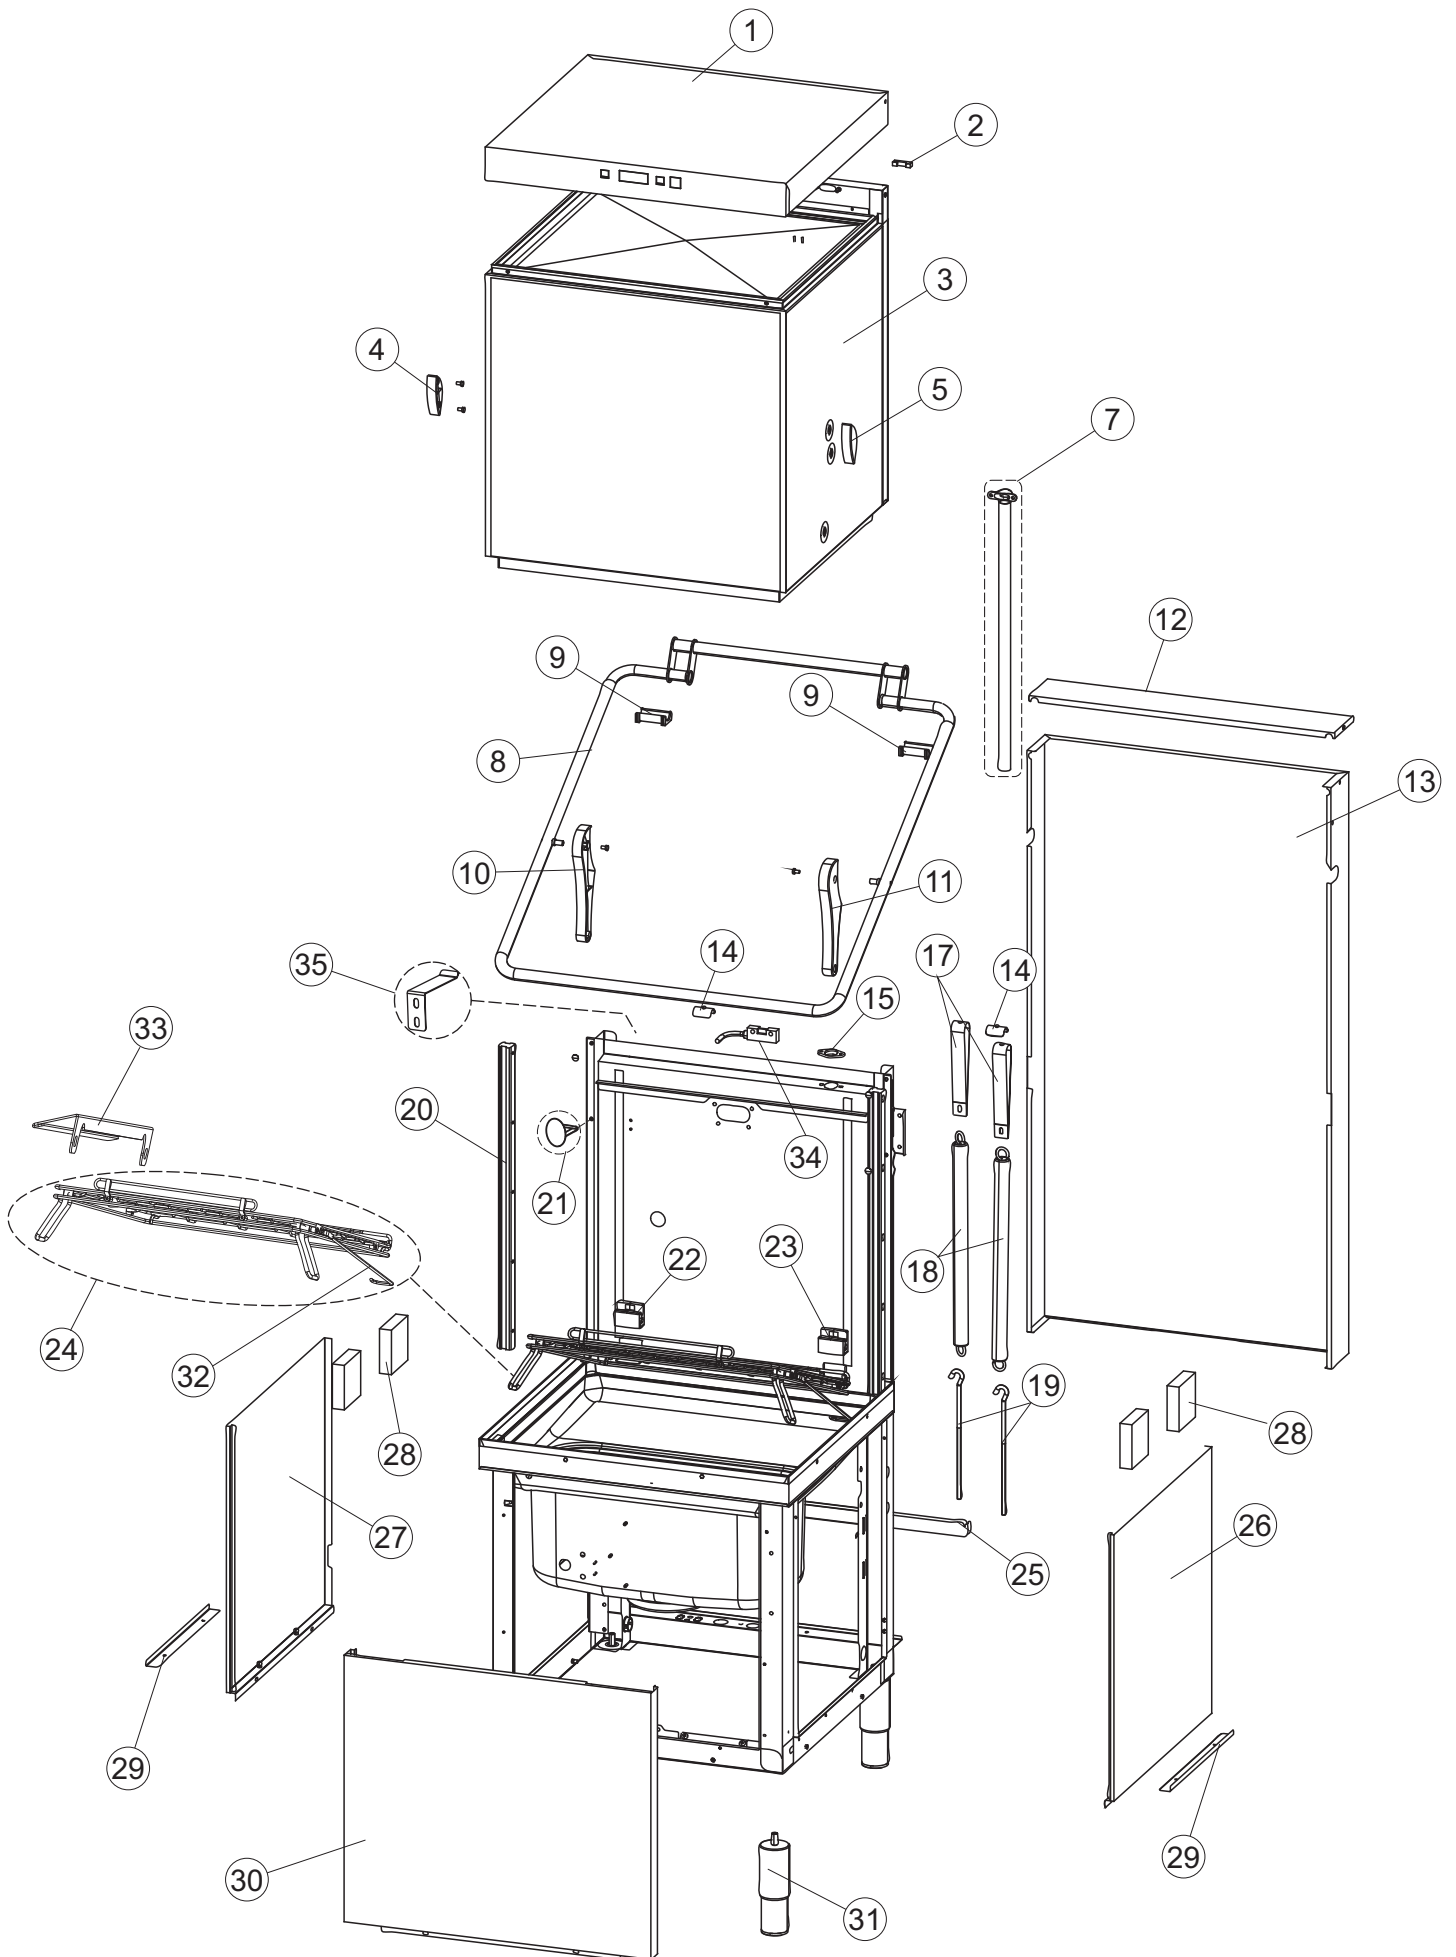

1

Page	Ref	Part Code	Description
1	1	MH104718	TOP PANEL
1	2	MH101077	MAGNET for MICROSWITCH
1	3	MH104719	COMPLETE SQUARE HOOD ASSEMBLY
1	4	MH104662	BUFFER for HOOD L/H
1	5	MH104663	BUFFER for HOOD R/H
1	7	MH104646	RIBBON CABLE GUIDE TUBE
1	8	MH104664	HOOD HANDLE
1	9	MH104647	BEARING / SUPPORT – HOOD HANDLE
1	10	MH104665	HOOD HANDLE SUPPORT L/H
1	11	MH104666	HOOD HANDLE SUPPORT R/H
1	12	MH104720	COVER for REAR PANEL
1	13	MH104721	REAR PANEL
1	14	MH104668	HOOD SPRING TOP BUSHES
1	15	MH104669	GUIDE RING
1	17	MH104670	HOOD SPRING UPPER MOUNTS
1	18	MH102396	SPRING for HOOD
1	19	MH100570	SPRING ADJUSTMENT HOOK
1	20	MH104649	GUIDE
1	21	MH104704	HOOD GUIDE SPACER
1	22	MH104650	BASKET CARRIAGE MOUNTING BRACKET L/H
1	23	MH104651	BASKET CARRIAGE MOUNTING BRACKET R/H
1	24	MH104722	RACK FRAME
1	25	MH104723	HOOD SPRING TENSION BAR
1	26	MH104654	SIDE PANEL R/H
1	27	MH104655	SIDE PANEL L/H
1	28	MH100565	ADHESIVE PAD
1	29	MH100567	FRONT STRIP
1	30	MH104724	FRONT PANEL
1	31	MH100566	MACHINE FOOT
1	32	MH104673	BASKET CARRIAGE SUPPORT BAR
1	33	MH104705	BRACKET
1	34	MH100377	DOOR SWITCH
1	35	MH104656	BRACKET

Page	Ref	Part Code	Description
2	1	MH104657	COMPLETE ELECTRICAL PANEL
2	2	MH103415	RELAY 2 POLE 16A AC 230V 8 PIN (FINDER)
2	3	MH104546	MAIN PCB BOARD
2	4	MH104606	ELECTRONIC PRESSURE SWITCH
2	5	MH104725	AUXILIARY CONTACT
2	7	MH102375	CONTACTOR SIEMENS 4Kw22A 230V
2	10	MH100262	TERMINAL BLOCK 6 POLE
2	11	MH100580	FUSE 4A 5x20
2	12	MH100282	FUSE 100Ma 5x20T
2	13	MH100281	FUSE 2A 5x20T
2	15	MH100353	TUBE 4x7mm (per Mtr) – PRESSURE SWITCH
2	16	MH100545	HOSE CLIP 5mm
2	17	MH101092	AIR BOX
2	18	MH101313	RIBBON CABLE
2	19	MH104600	DISPLAY PCB
2	20	MH101059	PCB LOCATION SPACER
2	21	MH101355	NUT M3 – WHITE PLASTIC
2	22	MH104726	FASCIA EVO2060
2	23	MH101397	PCB FOOT
2	24	MH104199	CABLE GLAND
2	26	MH104658	PLASTIC CONTROLS COVER